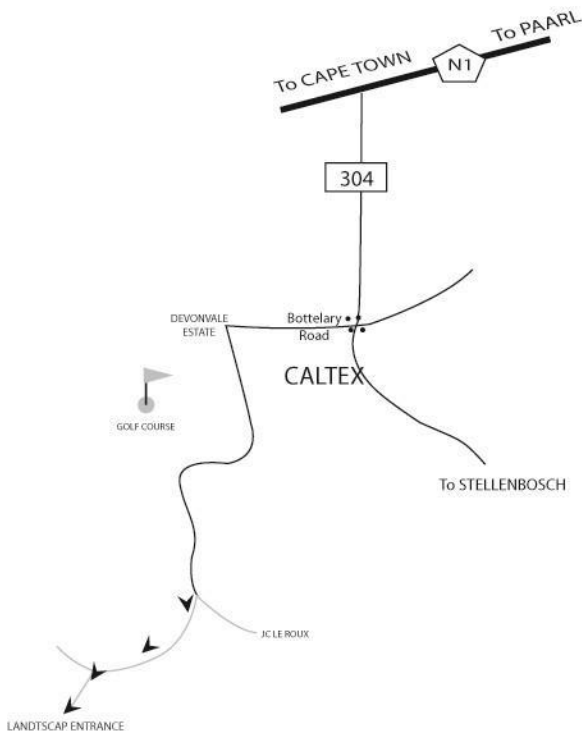

## LANDTSCAP DIRECTIONS

---

**PLEASE NOTE: access to the venue is from Devonvale (Bottelary Road M23) and not Devon Valley Road**

### **N1 from Cape Town**

- ☑ Exit 39 - R304 to Stellenbosch, at the stop sign turn right towards Stellenbosch
- ☑ Drive 7km and at Traffic lights turn right into Bottelary Road (M23)
- ☑ Drive 1km and turn left into Devonvale (Blumberg Drive/ Devonvale Road)
- ☑ Follow the road for 3.5km until the road forks, turn left, you will see Landscap' s entrance (200m)
- ☑ Follow the signs to the venue

### **N2 from Cape Town**

- ☑ Pass Airport and take after ± 6kms Exit 22A, direction Bellville on R300
- ☑ After ± 18kms, take the N1, direction Paarl
- ☑ Exit 39 - R304 to Stellenbosch, at the stop sign turn right towards Stellenbosch
- ☑ Drive 7km and at Traffic lights turn right into Bottelary Road (M23)
- ☑ Drive 1km and turn left into Devonvale (Blumberg Drive/ Devonvale Road)
- ☑ Follow the road for 3.5km until the road forks, turn left, you will see Landscap' s entrance (200m)
- ☑ Follow the signs to the venue

## N1 from Paarl

- 📍 Take the exit for the R44 towards Stellenbosch
- 📍 At the T-junction turn left towards Stellenbosch (past Butterfly World)
- 📍 At the 4-way stop, continue straight and approx. 8km (Pass Pot Belly Pantry and restaurant on your right, Delvera Estate)
- 📍 Turn right into Kromme Rhee Road (Slayley Wine Estate will be on the right hand-side corner)
- 📍 Drive approx. 3km (drive over railway line – careful as there are no booms)
- 📍 At the traffic lights, continue straight for 1km and turn left into Devonvale (Blumberg Drive)
- 📍 Follow the road for 3.5km until the road forks, turn left, you will see Landscap's entrance (200m)
- 📍 Follow the signs to the venue